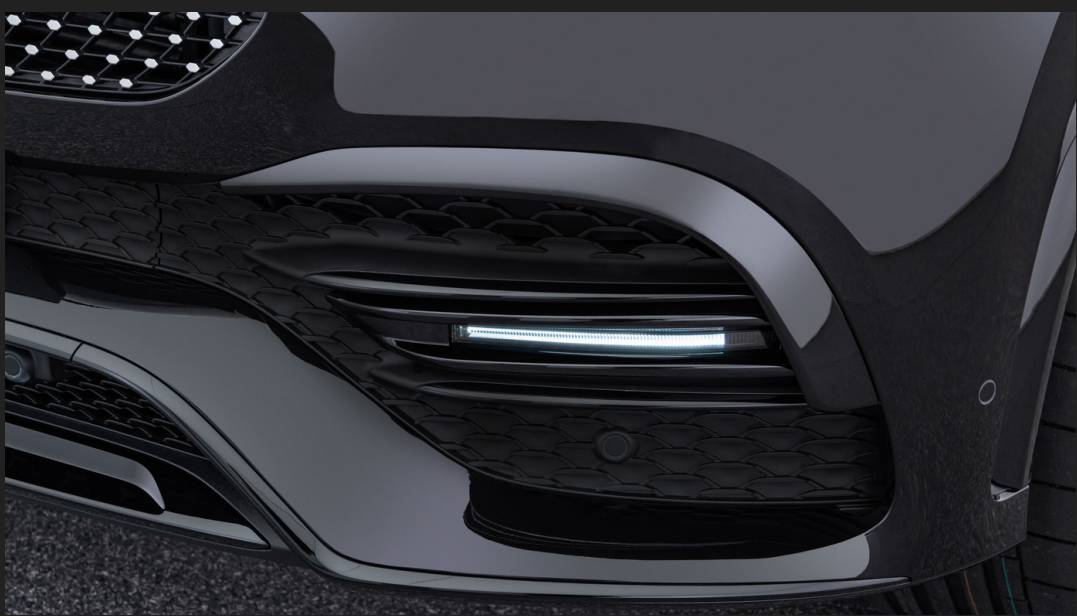

BRABUS

GLE 450

Powered by

ABOU GHALY MOTORS®

BRABUS Front Skirt Add On with LED Lights

BRABUS Carbon Rear Bumper Attachments

BRABUS Rear Spoiler

BRABUS Entrance Panels with 64 Ambient Lights (x4)

**BRABUS Monoblock F
BLACK PLATINUM 21"**

**BRABUS Monoblock F
CERAMIC POLISHED 21"**

**BRABUS Monoblock T
STERLINGSILVER 20"**

**BRABUS Monoblock HD
20"**

**BRABUS Monoblock M
PLATINUM EDITION 21"**

**BRABUS Monoblock R
LIQUID TITANIUM 20"**

**BRABUS Monoblock R
PLATINUM EDITION 21"**

**BRABUS Monoblock Y
PLATINUM EDITION 21"**

Aluminum Door-Lock Pins (x4)

BRABUS Aluminum Pedal Pads

Carbon Paddle Shifters

BRABUS Velour Trunk Mat

Valve Covers (x4)